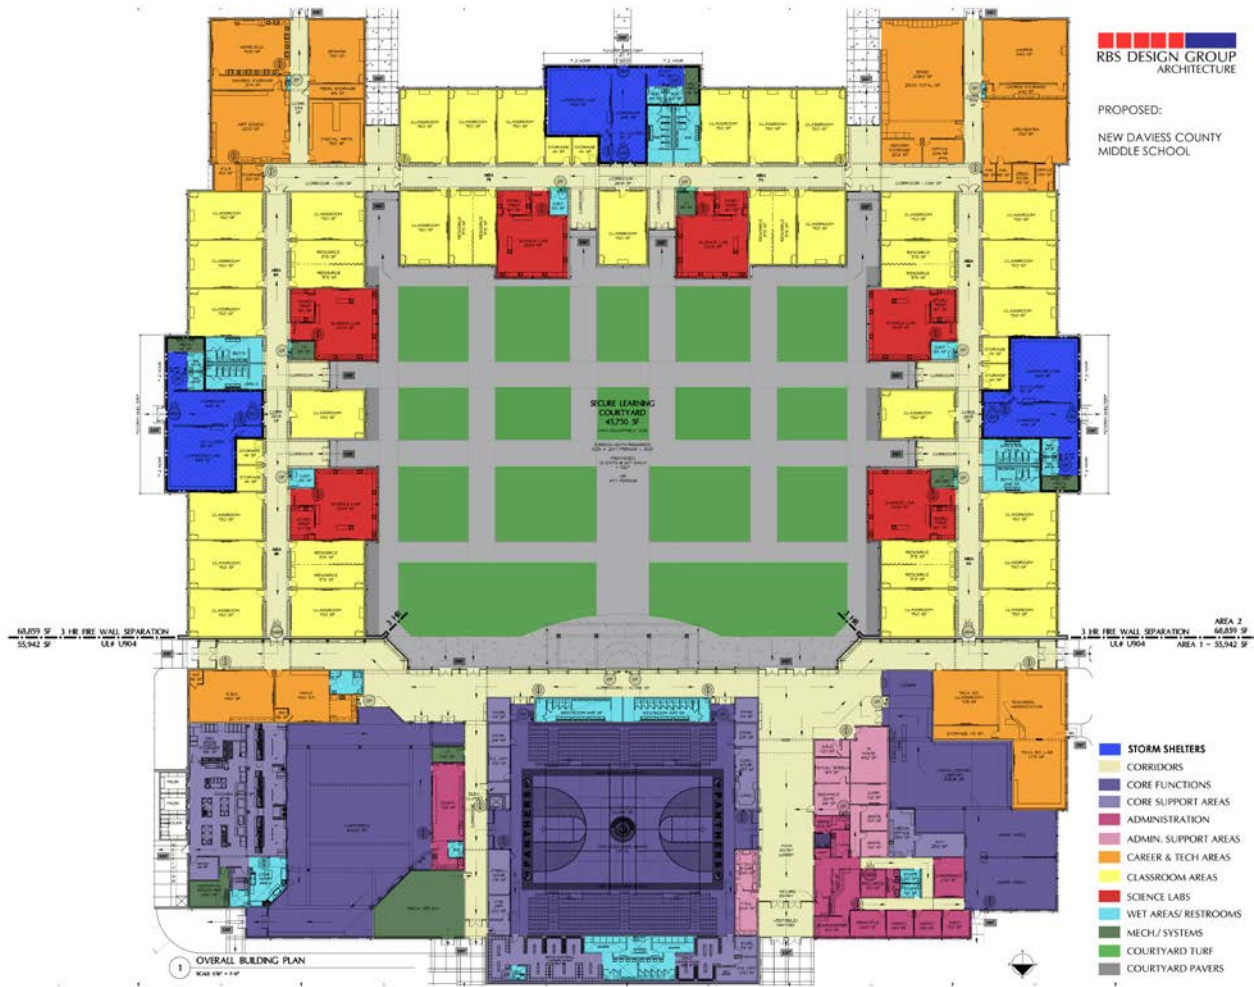

RBS DESIGN GROUP
ARCHITECTURE
(270) 683-1158

Continued on next page